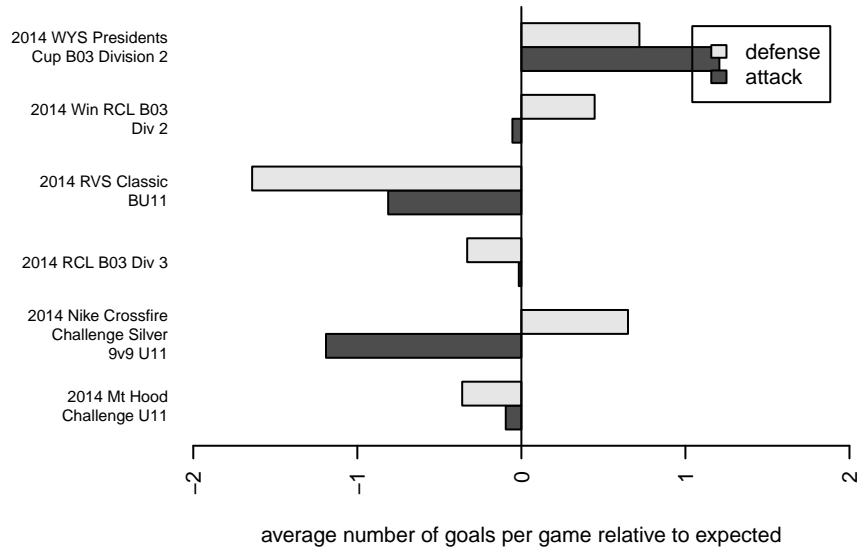

Slammers Orange B03

Rainier Valley Slammers
 Auburn, WA
 B03 total strength=572
 attack=0.6 defense=0.34
 fall league = RCL B03 Div 3
 spr league = Win RCL B03 Div 2

alt names used:
 RVS B03
 RAINIER VALLEY SLAMMERS FC RVS B03 O
 RVS B03 Orange
 RV Slammers B03 Orange
 RV Slammers B03 Orange
 RV Slammers B03 Orange

Venues played:
 2014 RVS Classic BU11
 2014 Nike Crossfire Challenge Silver 9v9 U11
 2014 Mt Hood Challenge U11
 2014 RCL B03 Div 3
 2014 Win RCL B03 Div 2
 2014 WYS Presidents Cup B03 Division 2

Slammers Orange B03
 Dots are actual minus expected GF (blue circles) and GA (red triangles).
 Blue line is smoothed change in attack strength. Red is smoothed change in defense strength.

**attack and defense variance (black dot)
relative to other teams
and top 10 in region**

**attack and defense rating
relative to others at age
and all opponents in last 13 months**

Performance relative to 13 month average