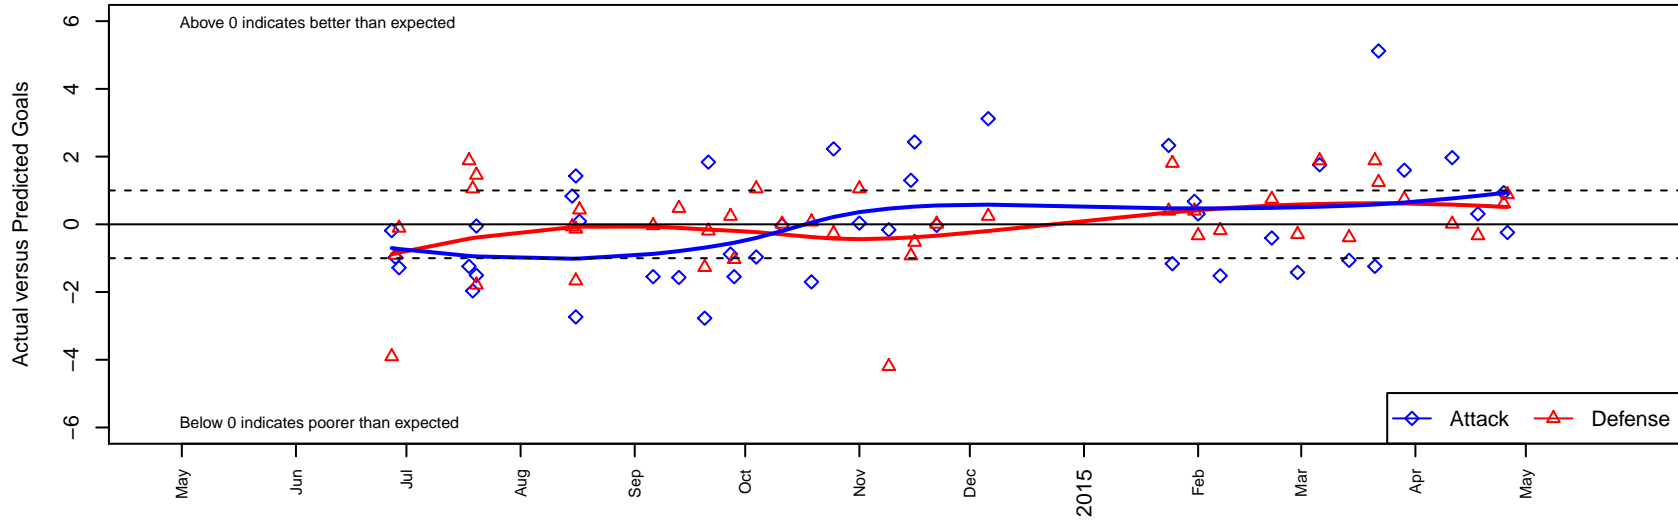

Slammers Orange B03

Rainier Valley Slammers
 Auburn, WA
 B03 total strength=572
 attack=0.6 defense=0.34
 fall league = RCL B03 Div 3
 spr league = Win RCL B03 Div 2

alt names used:
 RVS B03
 RAINIER VALLEY SLAMMERS FC RVS B03 O
 RVS B03 Orange
 RV Slammers B03 Orange
 RV Slammers B03 Orange
 RV Slammers B03 Orange

Venues played:
 2014 RVS Classic BU11
 2014 Nike Crossfire Challenge Silver 9v9 U11
 2014 Mt Hood Challenge U11
 2014 RCL B03 Div 3
 2014 Win RCL B03 Div 2
 2014 WYS Presidents Cup B03 Division 2

Slammers Orange B03
 Dots are actual minus expected GF (blue circles) and GA (red triangles).
 Blue line is smoothed change in attack strength. Red is smoothed change in defense strength.

**attack and defense variance (black dot)
relative to other teams
and top 10 in region**

**attack and defense rating
relative to others at age
and all opponents in last 13 months**

Performance relative to 13 month average