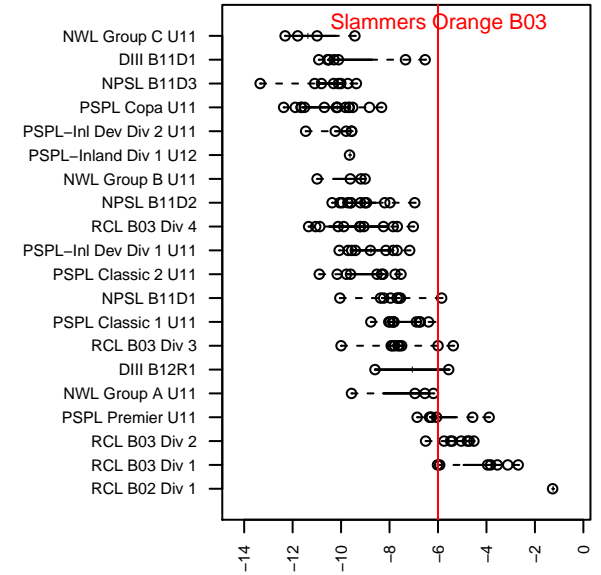

Slammers Orange B03

Rainier Valley Slammers
 Auburn, WA
 B03 total strength=572
 attack=0.6 defense=0.34
 fall league = RCL B03 Div 3
 spr league = Win RCL B03 Div 2

alt names used:
 RVS B03
 RAINIER VALLEY SLAMMERS FC RVS B03 O
 RVS B03 Orange
 RV Slammers B03 Orange
 RV Slammers B03 Orange
 RV Slammers B03 Orange

Venues played:
 2014 RVS Classic BU11
 2014 Nike Crossfire Challenge Silver 9v9 U11
 2014 Mt Hood Challenge U11
 2014 RCL B03 Div 3
 2014 Win RCL B03 Div 2
 2014 WYS Presidents Cup B03 Division 2

Slammers Orange B03
 Dots are actual minus expected GF (blue circles) and GA (red triangles).
 Blue line is smoothed change in attack strength. Red is smoothed change in defense strength.

**attack and defense variance (black dot)
relative to other teams
and top 10 in region**

**attack and defense rating
relative to others at age
and all opponents in last 13 months**

Performance relative to 13 month average